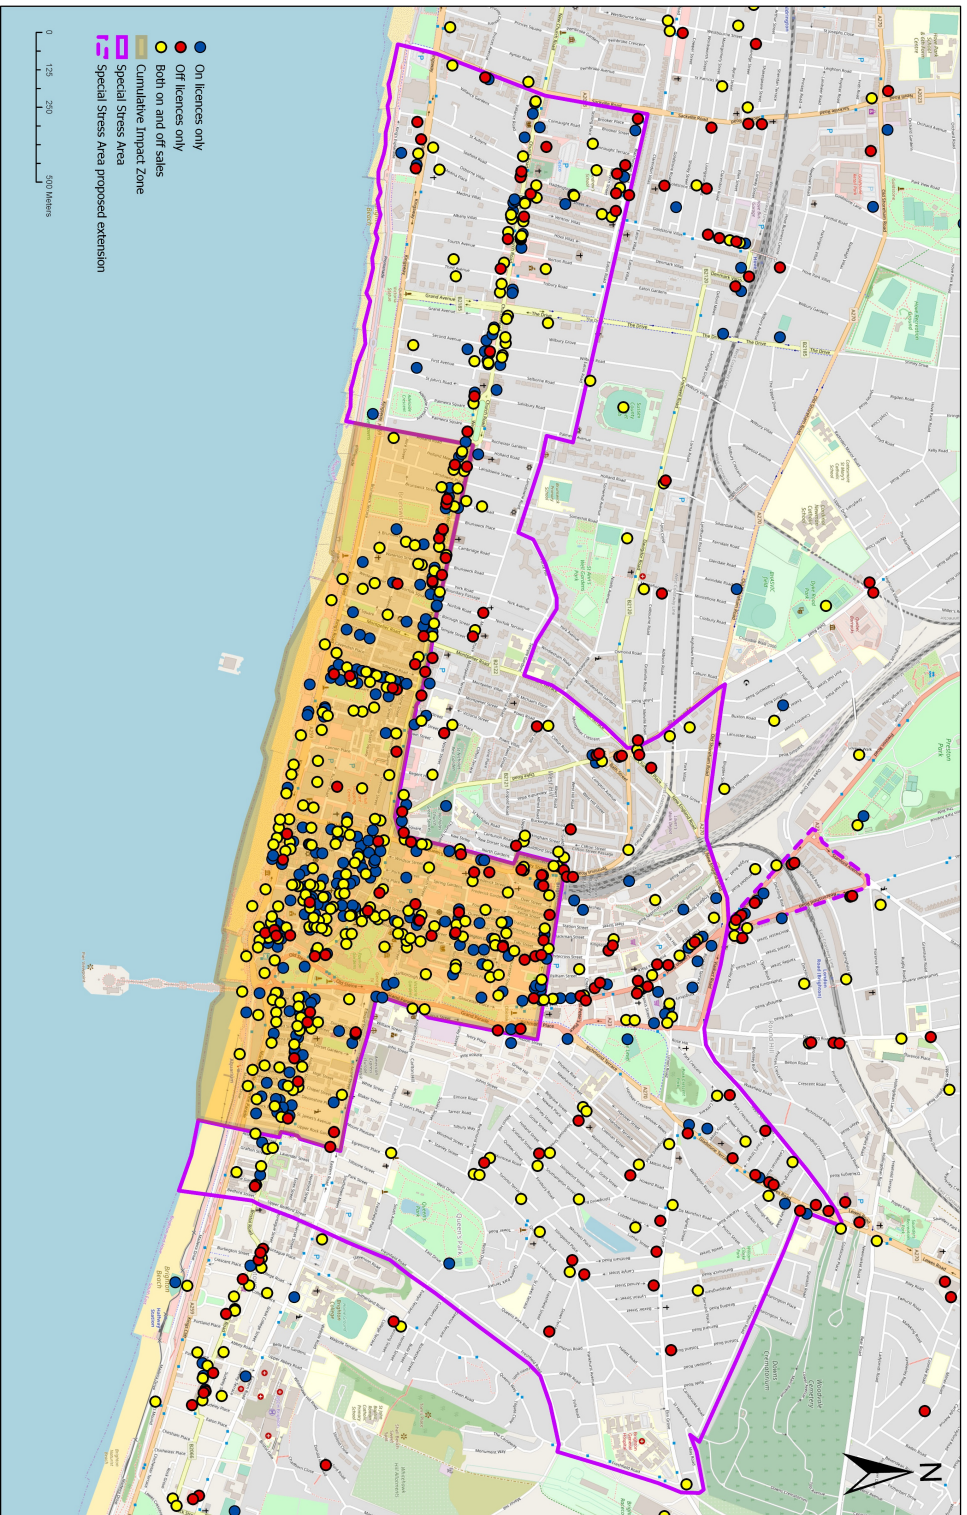

Cumulative Impact Zone, Special Stress Area and alcohol licensed premises, December 2019

Brighton & Hove Public Health Intelligence, 2020
© OpenStreetMap (and) contributors, CC-BY-SA © Crown Copyright. All rights reserved. Licence: 100020999. Brighton & Hove City Council, 2019. Cities Revealed © 2018